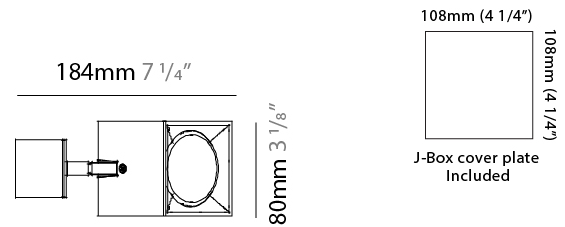

PROJECT	_____
TYPE	_____
SPECIFIER	_____
QUANTITY	_____
DATE	_____

DAU SINGLE SURFACE

D92019-

base number   Finish
Options

1. To build a product code in our configurator select the specify button on the base model # product page
2. To build a manual product code on this datasheet choose from the options listed below in blue font and add the suffix to the base model #

GENERAL

Series: Dau _____
Subseries: Dau Single _____
Brand: Milan _____
Division: Design _____
Mounting Type: Surface _____
Subcategory: Spots _____

PHYSICAL

Shape: Cube _____
Length (mm): 80 _____
Length (in): 3 1/8 _____
Width (mm): 83 _____
Width (in): 3 1/4 _____
Height (mm): 80 _____
Height (in): 3 1/8 _____
Max. Overall Height (mm): 160 _____
Max. Overall Height (in): 6 5/16 _____
Light Distribution: Adjustable / Direct _____
Weight (kg): 0.82 _____
Weight (lbs): 1.81 _____
Fixture Finish: [BAL / MWL / BSL](#) _____
Fixture Material: Extruded Aluminum _____

ELECTRICAL

Number of Lamps: 1 _____
Lamp Type: LED Retrofit _____
Lamp Shape: MR16 _____
Bulb Included: Bulb Not Included _____
Max. Wattage Per Lamp (W): 4 _____
Lamp Base: GU10 _____
Input Voltage (V): 120 _____

LED

OPTICAL

RATINGS AND CERTIFICATIONS

Certified By: Certified for North American Standards _____
IP rating: IP20 _____