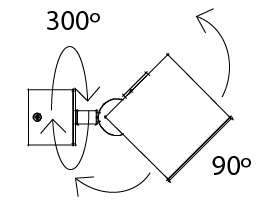

PROJECT	_____
TYPE	_____
SPECIFIER	_____
QUANTITY	_____
DATE	_____

DAU SINGLE SURFACE

D92019-

base number   Finish
Options

1. To build a product code in our configurator select the specify button on the base model # product page
2. To build a manual product code on this datasheet choose from the options listed below in blue font and add the suffix to the base model #

GENERAL

Series: Dau _____
Subseries: Dau Single _____
Brand: Milan _____
Division: Design _____
Mounting Type: Surface _____
Subcategory: Spots _____

PHYSICAL

Shape: Cube _____
Length (mm): 80 _____
Length (in): 3 1/8 _____
Width (mm): 83 _____
Width (in): 3 1/4 _____
Height (mm): 80 _____
Height (in): 3 1/8 _____
Max. Overall Height (mm): 160 _____
Max. Overall Height (in): 6 5/16 _____
Light Distribution: Adjustable / Direct _____
Weight (kg): 0.82 _____
Weight (lbs): 1.81 _____
Fixture Finish: [BAL / MWL / BSL](#) _____
Fixture Material: Extruded Aluminum _____

ELECTRICAL

Number of Lamps: 1 _____
Lamp Type: LED Retrofit _____
Lamp Shape: MR16 _____
Bulb Included: Bulb Not Included _____
Max. Wattage Per Lamp (W): 4 _____
Lamp Base: GU10 _____
Input Voltage (V): 120 _____

LED

OPTICAL

RATINGS AND CERTIFICATIONS

Certified By: Certified for North American Standards _____
IP rating: IP20 _____