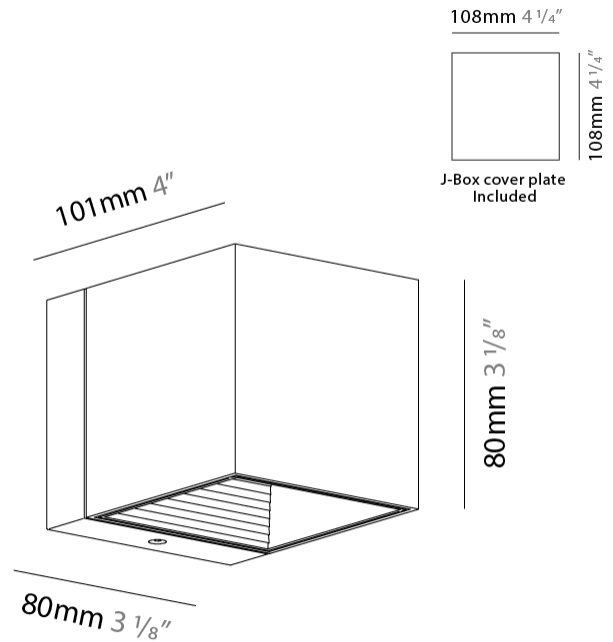

PROJECT	_____
TYPE	_____
SPECIFIER	_____
QUANTITY	_____
DATE	_____

DAU SINGLE SURFACE

D93148R9-

base number   Finish
Options

1. To build a product code in our configurator select the specify button on the base model # product page
2. To build a manual product code on this datasheet choose from the options listed below in blue font and add the suffix to the base model #

GENERAL

Series: Dau
Subseries: Dau Single
Brand: Milan
Division: Design
Mounting Type: Surface
Mounting Location: Wall
Subcategory: Up/Down Light

PHYSICAL

Shape: Cube
Length (mm): 80
Length (in): 3 1/8
Height (mm): 80
Height (in): 3 1/8
Extension (mm): 101
Extension (in): 4
Light Distribution: Direct / Indirect
Fixture Finish: BAL / MWL / BSL
Fixture Material: Extruded Aluminum

ELECTRICAL

Lamp Type: LED
Input Wattage (W): 14
Dimming: Electronic Low Voltage Dimming to 20%
Input Voltage (V): 120Vac Direct Line

LED

Number of LEDs: 2
Color Temperature (°K): 3000
Max. Delivered Lumen (lm): 1330
CRI: >90 CRI

OPTICAL

RATINGS AND CERTIFICATIONS

Certified By: Certified for North American Standards
IP rating: IP44