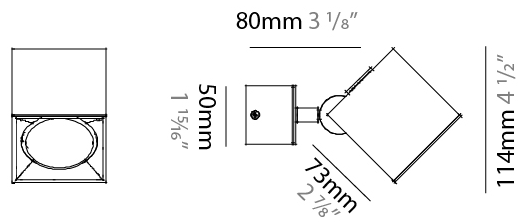

PROJECT	_____
TYPE	_____
SPECIFIER	_____
QUANTITY	_____
DATE	_____

DAU SINGLE SURFACE

D92019-

base number   Finish
Options

1. To build a product code in our configurator select the specify button on the base model # product page
2. To build a manual product code on this datasheet choose from the options listed below in blue font and add the suffix to the base model #

GENERAL

Series: Dau _____
Subseries: Dau Single _____
Brand: Milan _____
Division: Design _____
Mounting Type: Surface _____
Subcategory: Spots _____

PHYSICAL

Shape: Cube _____
Length (mm): 80 _____
Length (in): 3 1/8 _____
Width (mm): 83 _____
Width (in): 3 1/4 _____
Height (mm): 80 _____
Height (in): 3 1/8 _____
Max. Overall Height (mm): 160 _____
Max. Overall Height (in): 6 5/16 _____
Light Distribution: Adjustable / Direct _____
Weight (kg): 0.82 _____
Weight (lbs): 1.81 _____
Fixture Finish: [BAL / MWL / BSL](#) _____
Fixture Material: Extruded Aluminum _____

ELECTRICAL

Number of Lamps: 1 _____
Lamp Type: LED Retrofit _____
Lamp Shape: MR16 _____
Bulb Included: Bulb Not Included _____
Max. Wattage Per Lamp (W): 4 _____
Lamp Base: GU10 _____
Input Voltage (V): 120 _____

LED

OPTICAL

RATINGS AND CERTIFICATIONS

Certified By: Certified for North American Standards _____
IP rating: IP20 _____